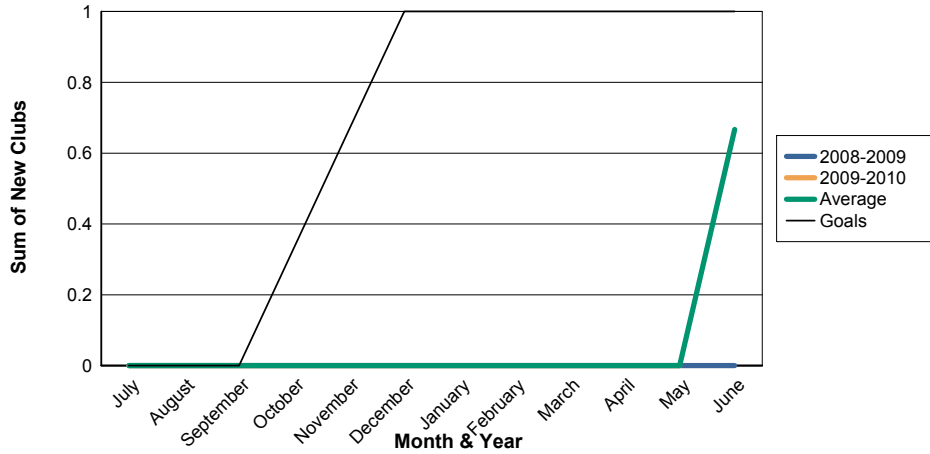

3 Year Comparisons for GMT Constitutional Area 1

By GMT District

As of May 2010

Sum of New Clubs/ Month & Year

For District 1 CS

Sum of Dropped Clubs/ Month & Year

For District 1 CS

Sum of Net Clubs/ Month & Year