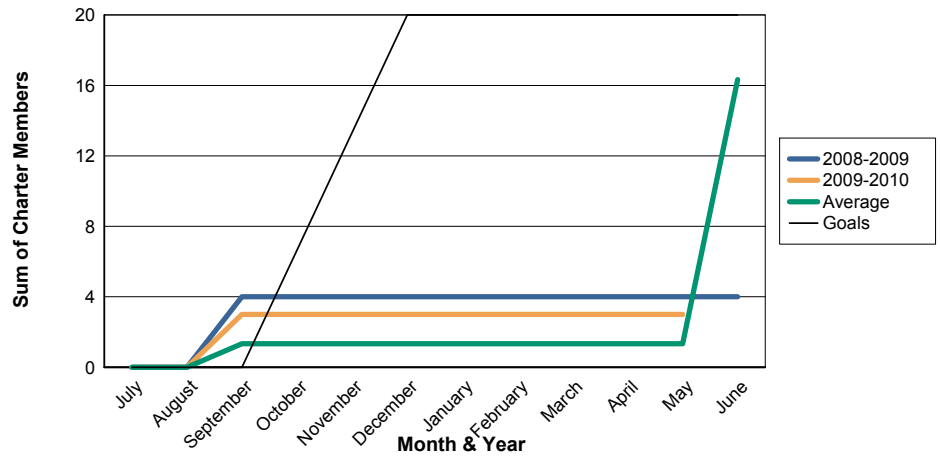

Sum of Charter Members/ Month & Year

For District 1 CS