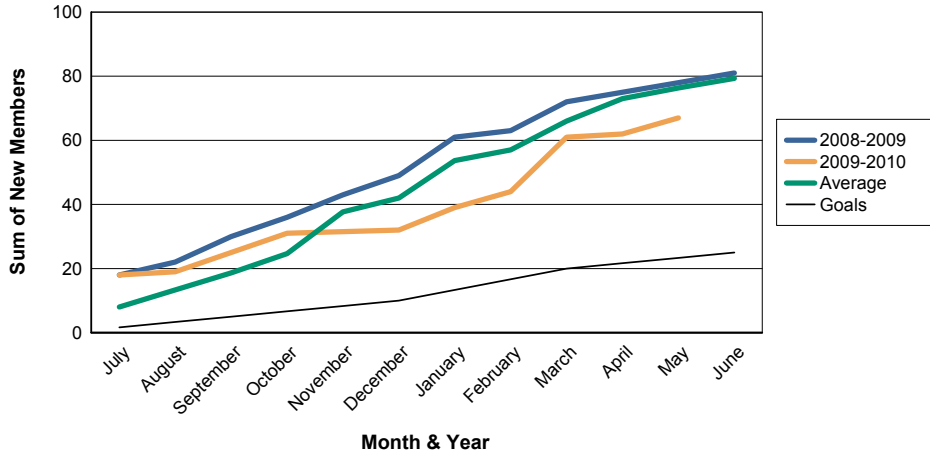

3 Year Comparisons for GMT Constitutional Area 1

By GMT District

As of May 2010

Sum of New Clubs/ Month & Year

For District 1 CS

Sum of Dropped Clubs/ Month & Year

For District 1 CS

Sum of Net Clubs/ Month & Year

For District 1 CS

Sum of Charter Members/ Month & Year

For District 1 CS

3 Year Comparisons for GMT Constitutional Area 1

By GMT District

As of May 2010

Sum of New Members/ Month & Year

For District 1 CS

Sum of Dropped Members/ Month & Year

For District 1 CS

Sum of Net Members/ Month & Year

For District 1 CS