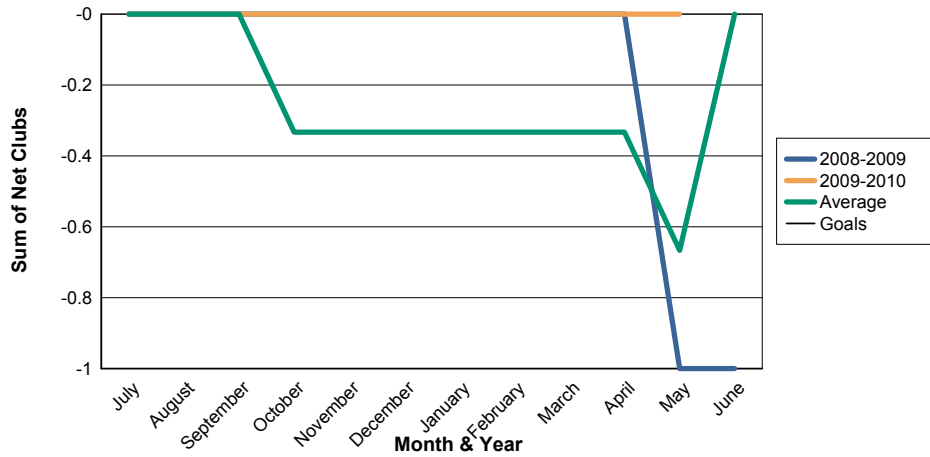

Sum of Net Clubs/ Month & Year

For District 1 CS