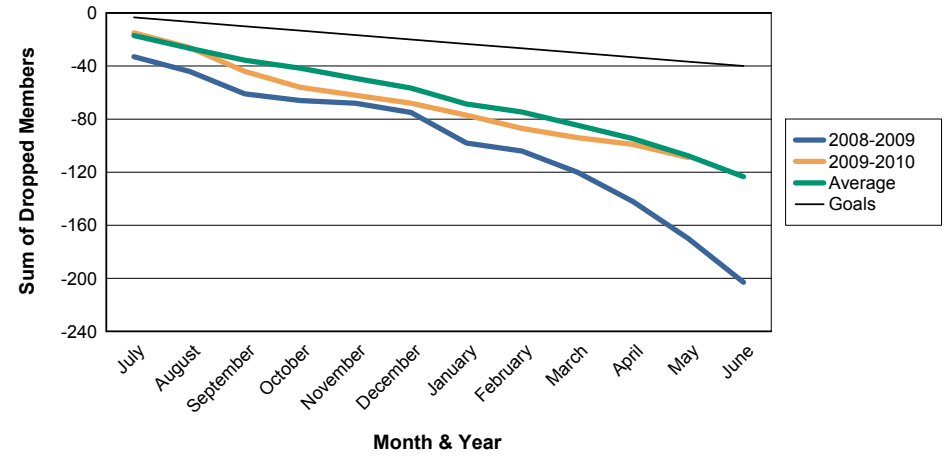

For District 1 CS

Sum of Charter Members/ Month & Year

For District 1 CS

3 Year Comparisons for GMT Constitutional Area 1

By GMT District

As of May 2010

Sum of New Members/ Month & Year

For District 1 CS

Sum of Dropped Members/ Month & Year

For District 1 CS

Sum of Net Members/ Month & Year

For District 1 CS