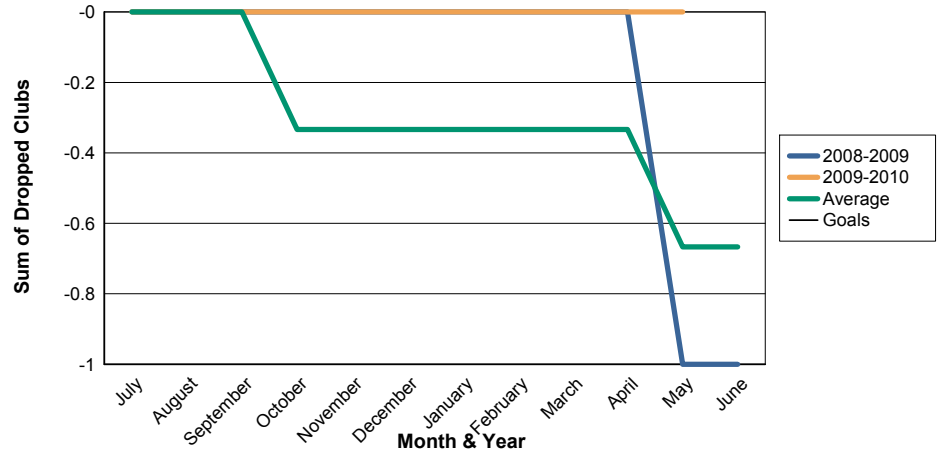

3 Year Comparisons for GMT Constitutional Area 1

By GMT District

As of May 2010

Sum of New Clubs/ Month & Year

For District 1 CS

Sum of Dropped Clubs/ Month & Year

For District 1 CS

Sum of Net Clubs/ Month & Year